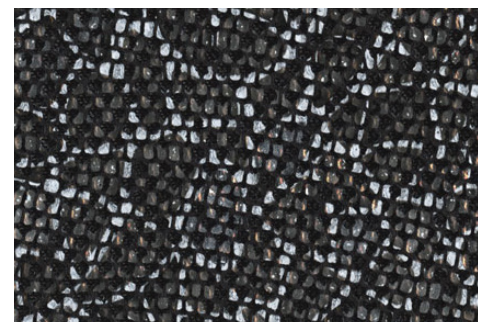

bidber
TEXTILES

remus

100% POLYESTER - 150CM

C0

C1

C201

C8

C10