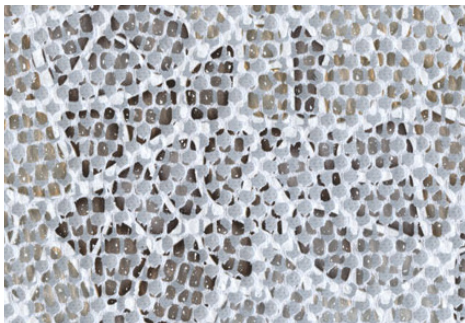

bidber
TEXTILES

remus

100% POLYESTER - 150CM

C0

C1

C201

C8

C10