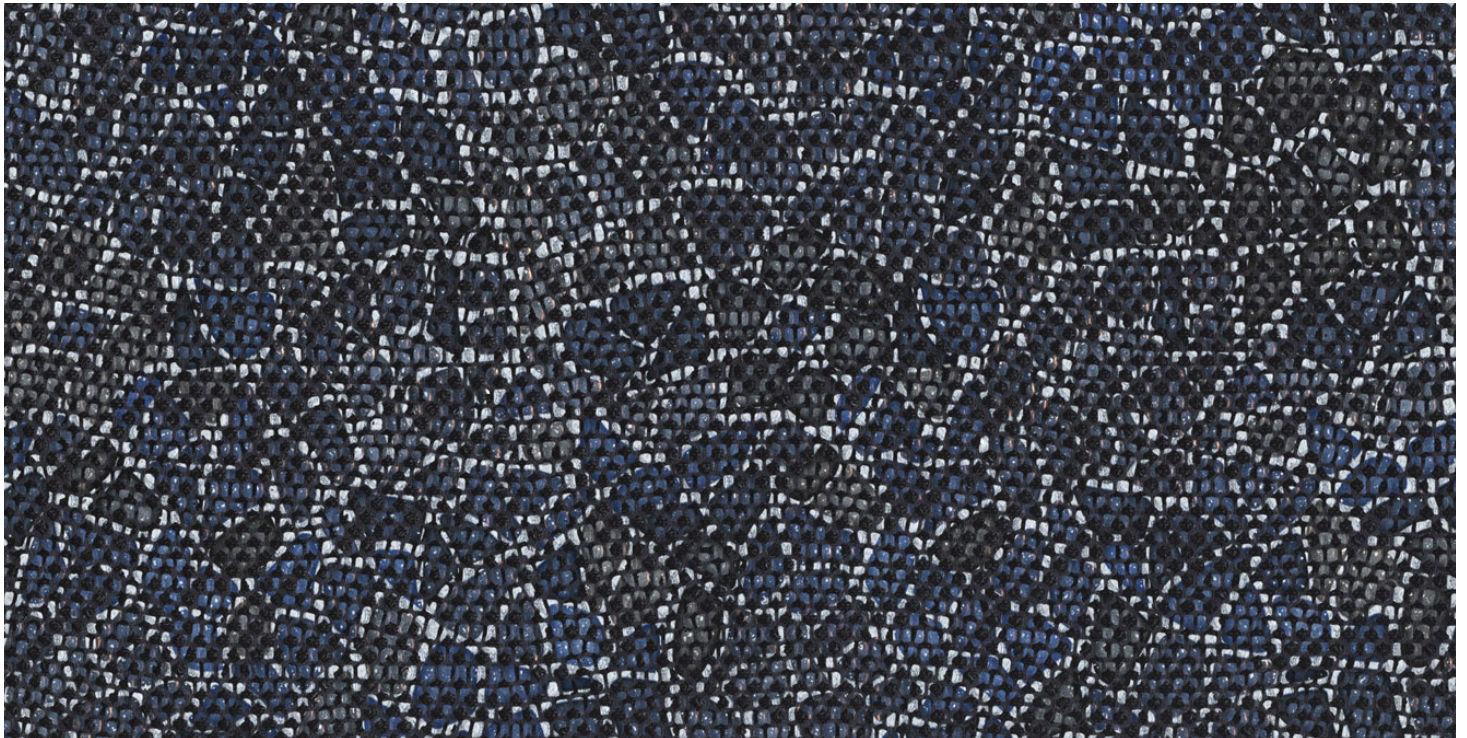

bidber
TEXTILES

remus

100% POLYESTER - 150CM

C0

C1

C201

C8

C10