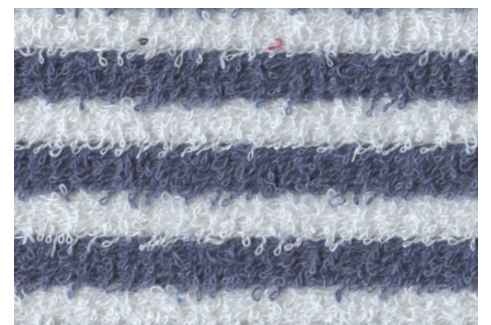

bidber
TEXTILES

veneto

50% REC COTTON - 50% REC POLYESTER - 160CM

C202

C103

C6

C7

C8

C308

50% REC COTTON - 50% REC POLYESTER - 155CM

C508

C708

C110

C11

C99